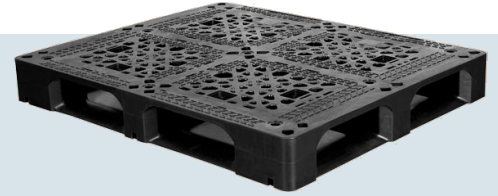

PALLETS

Thanks to modern advances made with plastic injection molding, today's plastic pallets are designed with even more durability, affordability, and space-efficiency in mind. Whether you need plastic pallets to ship your goods where they need to go or to store your goods in your warehouse facility, SYS Crates provides plastic pallets in various shapes and sizes to accommodate all your needs.

▶ FOR FULL PRODUCT DETAILS, go to storeyourstuff.com/pallets

Reusable Pallets

Designed for long-term use in closed-loop or in-house applications.

ITEM #	PRODUCT	DIMENSIONS (in)	DYNAMIC CAPACITY (lbs)	STATIC CAPACITY (lbs)	RACKING CAPACITY (lbs)	STARTING PRICE
PA-50	Rack & Stack Beverage	37 x 37 x 5.8	4,400	26,000	2,400	\$60.00
PA-100	Rackable True 4 Way	40 x 48 x 5.9	5,000	33,000	2,000	\$61.32
PA-100P	Rackable True 4 Way Steel Reinforced	40 x 48 x 5.9	5,000	33,000	3,300	\$83.98
PA-04	Double-Sided Rack & Stack	48 x 48 x 5.9	4,400	22,000	1,600	\$83.98
PA-20	Solid Deck Steel Rack & Stack 4 Way	40 x 48 x 5.9	3,700	33,000	3,300	\$88.50
PA-03	Rack & Stack	48 x 48 x 5.9	4,400	22,000	1,500	\$93.50

One-Way Pallets

Designed for short-term use in open-loop, export or light duty applications

ITEM #	PRODUCT	DIMENSIONS (in)	DYNAMIC CAPACITY (lbs)	STATIC CAPACITY (lbs)	RACKING CAPACITY (lbs)	STARTING PRICE
PA-30	Nestable Export	40 x 48 x 5.1	2,200	2,200	n/a	\$17.50
PA-31	Stackable w/ Runners	40 x 48 x 5.8	2,600	3,500	n/a	\$35.00
PA-32	Stackable Perimeter Base	40 x 48 x 5.8	2,900	4,000	n/a	\$37.00
PA-36	Solid Deck	40 x 48 x 5.8	2,600	2,600	n/a	\$37.85
PA-37	Solid Deck Stackable w/ Base Runners	40 x 48 x 5.8	4,400	3,000	n/a	\$42.00
PA-38	Solid Deck Stackable Perimeter Base	40 x 48 x 5.8	3,500	4,800	n/a	\$43.50